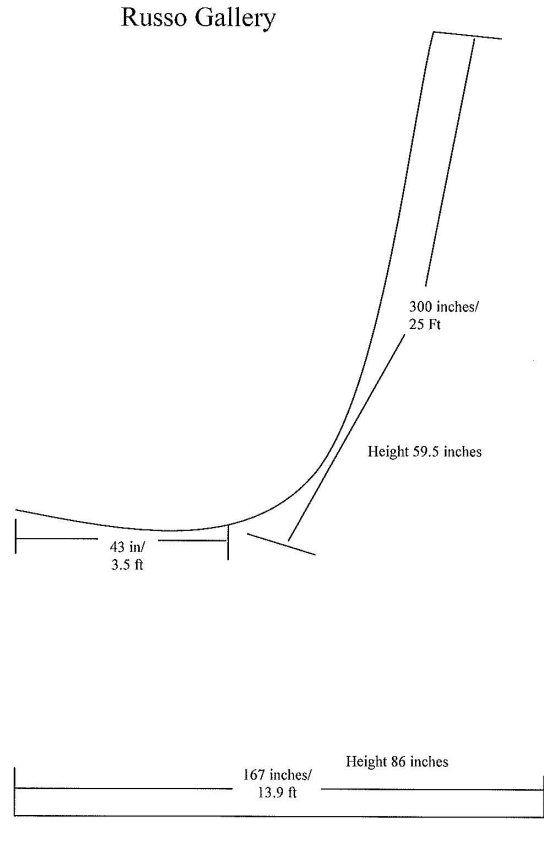

Russo Gallery General Information

The Dickey Center has the following frames and mats available for use in the Russo Gallery.

- 20 13" X 17" frames
- 20 7.5" X 11.5" mats to fit

- 3 27" X 36" frames
- 2 13" X 29.5" mats to fit
- 1 19.5" X 29" mat to fit

- 1 16.75" X 21" frame
- 1 10.75" X 15.75" mat to fit

There is a total of ~42 linear feet of wall space in the Gallery. A rough measurement of the display walls follows.

The Dickey Center has hanging mounts that can be used for the photos.